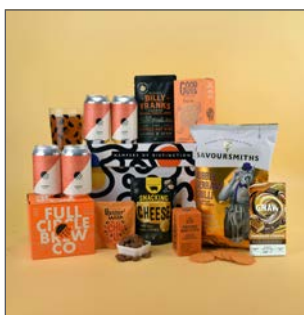

Looper beer and pub snacks gift box

Recreate your favourite pub flavours in the comfort of your own home with this stylishly packaged gift box of tasty treats: Four 330ml cans of Full Circle Brewery Looper IPA; packets of Billy Franks Buffalo Hot Wing Turkey Jerky, Serious Pig Crunchy Snacking Cheese with Truffle, Savoursmiths Bubbly and Serrano Chilli Crisps, and Better With Chilli Almonds; The Drinks Bakery Drinks Mature Cheddar and Smoked Chilli Biscuits; a bar of Gnaw Honeycomb & Caramel Milk Chocolate; and Good Guys Paprika Wafer Melts.

XG215