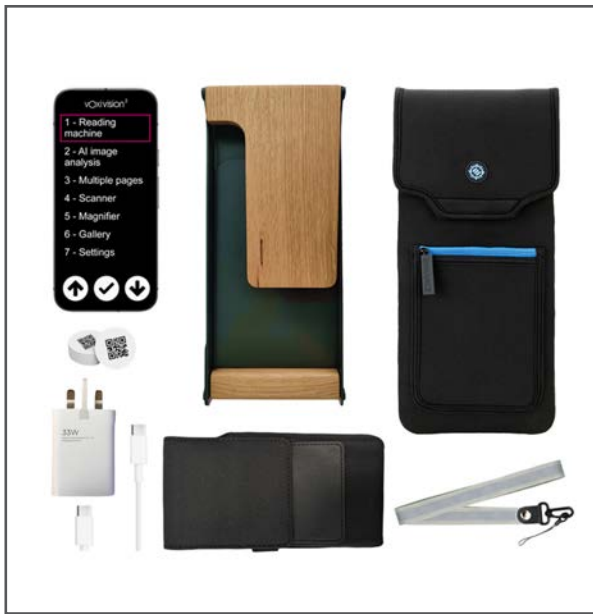

As a handheld video magnifier, it offers a 6.6-inch screen and a magnification range up to 25× with a smooth, continuous zoom. Use for close viewing and distance magnification. Save and store information for later viewing. Enlarge saved images and pan using your finger on the screen. Choose from a selection of colour modes to make viewing easier. The upgraded optics of the VoxiVision 2 turn it into a true pocket-sized magnifying glass.

The barcode reader can identify more than 70,000 items, and will allow you to add previously unrecognised barcodes. You can also add voice notes to barcodes, for example, instructions for medication, so they can be accessed again in future.

The VoxiVision 2 can also be used to identify banknotes (Pounds Sterling, Euros, US Dollars, Canadian Dollars, Swiss Francs, Swedish Krona and Danish Krone) and as a colour detector.

The VoxiVision 2 is supplied with 50 reusable tags that you can use to record audio labels. (Tags are cold and humidity-resistant, so can be used to tag food in fridges and freezers. Record up to one minute of audio per tag.)

You can also record up to 90 minutes of audio using the device's voice recorder.

Please note that although the VoxiVision 2 uses smartphone hardware, it cannot be used as a fully functioning mobile phone.

HT436