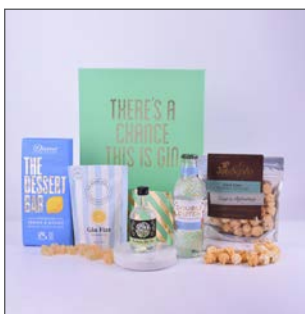

The gin lover gift set

Looking to treat someone who enjoys the occasional tippie of gin? This gift set is packed with complementary products for the gin aficionado in your life: one 5cl bottle of Poetic Licence Northern Dry Gin, one 200ml bottle of Double Dutch Skinny Tonic, a Divine Lemon and Biscuit White Chocolate Dessert Bar, Joe & Seph's Gin & Tonic Popcorn, and Ask Mummy & Daddy Gin Fizz Gummies.

XG219