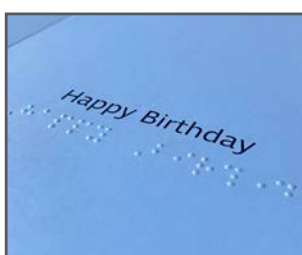

XC101

If you're looking for an inclusive birthday card, you have three new options...